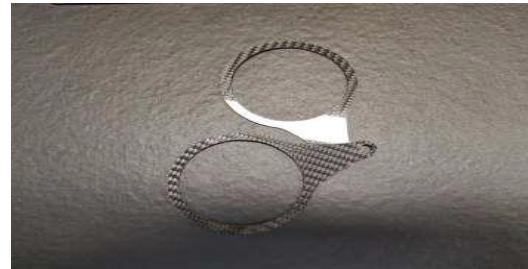

BASSOCONTINUO

Adviesprijzen in € per 1 februari 2025
(prijswijzigingen voorbehouden)

CABLE MANAGEMENT

CARBON FIBER

BOX (set of 2)	€ 180,00
BOX (set of 4)	€ 320,00
BOX (set of 6)	€ 455,00