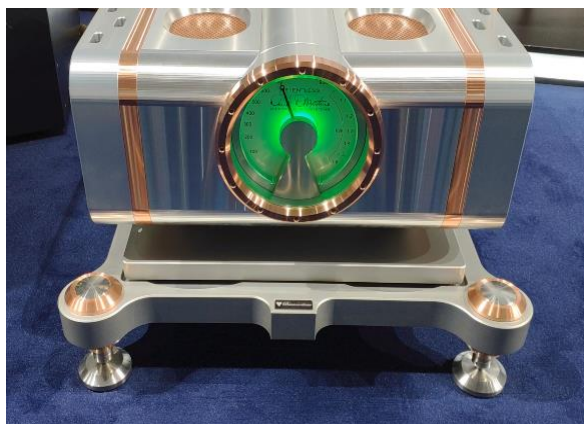

B By Bassocontinuo 2.1

Adviesprijzen in € per 1 februari 2025
(prijswijzigingen voorbehouden)

POWER AMP STAND

Structure: Aluminum + Copper
Dimensions: 670 x 925 mm (W x D)
Useful sizes: 500 x 755 mm (W x D)
Thickness: 50 mm + 30 mm
* Decoupling: by giant DSD

DAN d'AGOSTINO RELENTLESS

MATERIALS

Main: anodized aluminum

Feet: solid copper

per piece*   ON REQUEST

Shipped in wooden box
Shipment weight: 160 kg