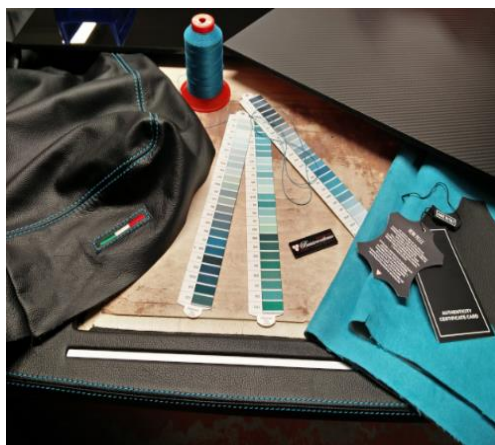

B By Bassocontinuo 2.1

Adviesprijzen in € per 1 februari 2025
(prijswijzigingen voorbehouden)

ACCORDEON XL4 2.1

Structure: Solid stainless steel
Dimensions: 660 x 560mm (W x D)
Useful sizes: 560 x 560mm (W x D)
Thickness: 30 mm
* Decoupling: by DSD

MCINTOSH EDITION

MATERIALS

Main: GLOOM BLACK / GENUINE LEATHER

Center: PIANO BLACK / GLASS

Stitches/threads: LIGHT BLUE

Legs: SILVER

USEFUL HEIGHTS

bottom*	€ 2.245,00
95 mm	€ 2.155,00
120 mm	€ 2.260,00
165 mm	€ 2.290,00
190 mm	€ 2.320,00
235 mm	€ 2.425,00
260 mm	€ 2.515,00
285 mm	€ 2.610,00
305 mm	€ 2.575,00
330 mm	€ 2.640,00

VINYL SHELF € 2.275,00