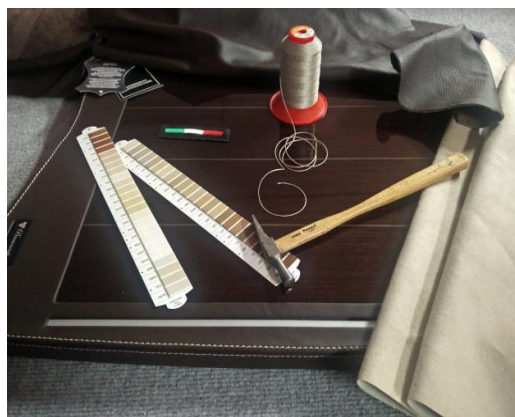

B By Bassocontinuo 2.1

Adviesprijzen in € per 1 januari 2022

(prijswijzigingen voorbehouden)

ACCORDEON XL4 2.1

Structure: Solid stainless steel
Dimensions: 660 x 560mm (W x D)
Useful sizes: 560 x 560mm (W x D)
Thickness: 30 mm
* Decoupling: by DSD

SONUS FABER EDITION

MATERIALS

Main: MOHOGANY / GENUINE LEATHER

Center: GLOSSY WENGE

Stitches/threads: IVORY

Legs: SILVER

USEFUL HEIGHTS

bottom*	€ 2.260,00
95 mm	€ 2.185,00
120 mm	€ 2.260,00
165 mm	€ 2.290,00
190 mm	€ 2.380,00
235 mm	€ 2.410,00
260 mm	€ 2.485,00
285 mm	€ 2.575,00
305 mm	€ 2.530,00
330 mm	€ 2.625,00
VINYL SHELF	€ 2.455,00