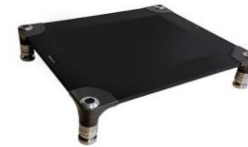

Ade Black (anti-scratch)
Main Colour: Black
Silver legs