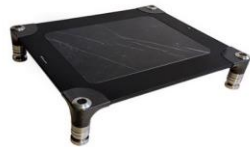

Nero Marquinia
Main Colour: Black
Silver legs