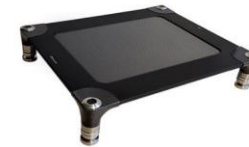

All other finishes of frame and panels on demand

AEROLINE

F1 Power Amplifier stand / 1 Shelf

BASSOCONTINUO

Adviesprijzen in € per 1 februari 2025
(prijswijzigingen voorbehouden)

Structure: Solid stainless steel
Dimensions: 665 x 545 mm (W x D)
Useful sizes: 560 x 545 mm (W x D)
Decoupling: by DSD

Sahara Noir
Main Colour: Black
Silver legs

Nero Marquinia
Main Colour: Black
Silver legs

Statuario Light
Main Colour: Black
Silver legs

Ade Black (anti-scratch)
Main Colour: Black
Silver legs

Racing Black (carbon fiber)
Main Colour: Black
Silver legs