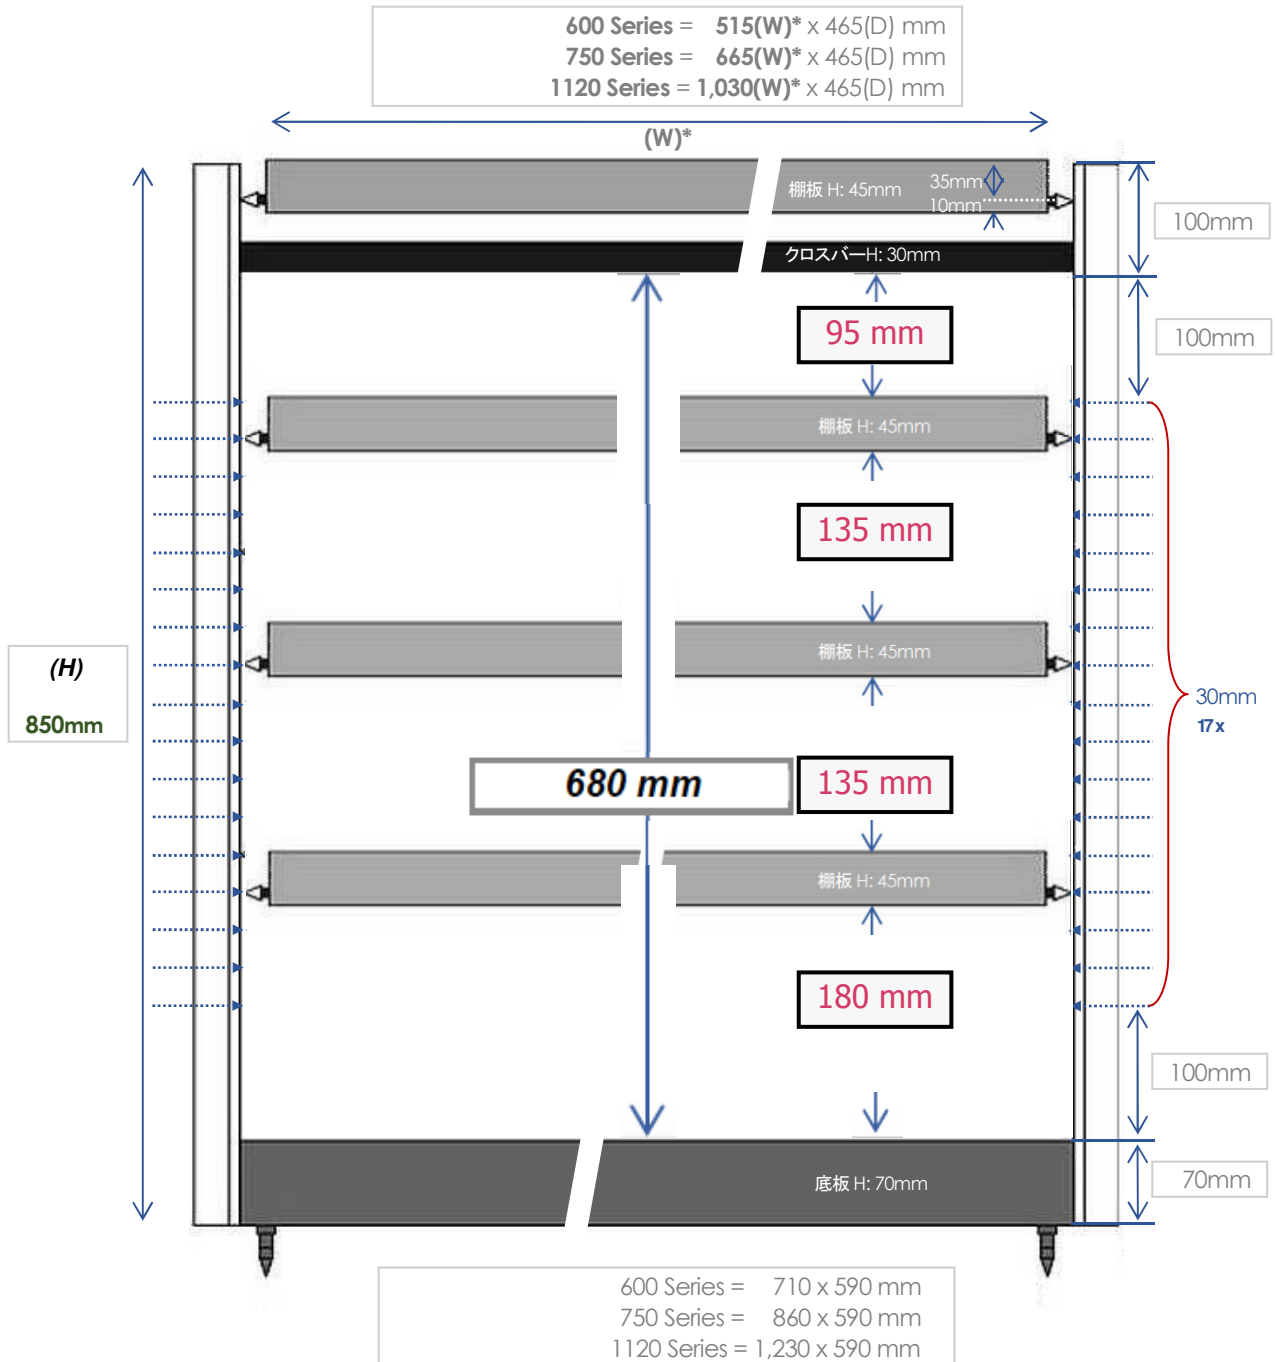

Pagode Master Reference / Pagode Edition

60 cm / 600 mm

Pagode Master Reference / Pagode Edition

70 cm / 700 mm

600 Series = 515(W)* x 465(D) mm
 750 Series = 665(W)* x 465(D) mm
 1120 Series = 1,030(W)* x 465(D) mm

600 Series = 710 x 590 mm
 750 Series = 860 x 590 mm
 1120 Series = 1,230 x 590 mm

Pagode Master Reference / Pagode Edition

85 cm / 850 mm

Pagode Master Reference / Pagode Edition

85 cm / 850 mm

Pagode Master Reference / Pagode Edition
110 cm / 1100 mm

600 Series = 515(W)* x 465(D) mm
 750 Series = 665(W)* x 465(D) mm
 1120 Series = 1,030(W)* x 465(D) mm

Pagode Master Reference / Pagode Edition
110 cm / 1100 mm

600 Series = 515(W)* x 465(D) mm
 750 Series = 665(W)* x 465(D) mm
 1120 Series = 1,030(W)* x 465(D) mm