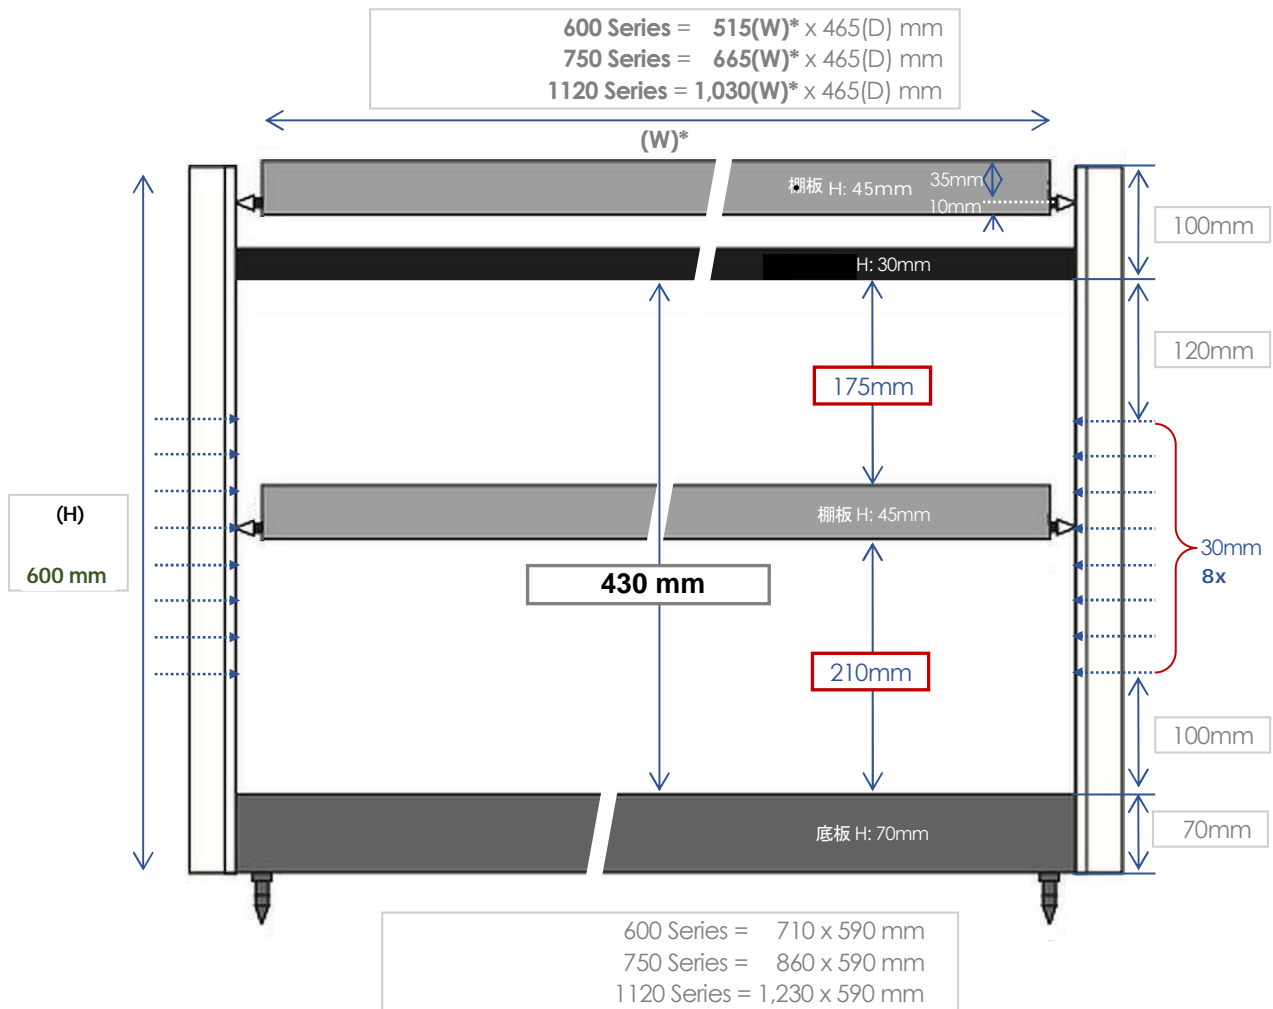

Pagode Master Reference / Pagode Edition

60 cm / 600 mm

Pagode Master Reference / Pagode Edition

70 cm / 700 mm

600 Series = 515(W)* x 465(D) mm
 750 Series = 665(W)* x 465(D) mm
 1120 Series = 1,030(W)* x 465(D) mm

600 Series = 710 x 590 mm
 750 Series = 860 x 590 mm
 1120 Series = 1,230 x 590 mm

Pagode Master Reference / Pagode Edition

85 cm / 850 mm

Pagode Master Reference / Pagode Edition

85 cm / 850 mm

Pagode Master Reference / Pagode Edition
110 cm / 1100 mm

600 Series = 515(W)* x 465(D) mm
 750 Series = 665(W)* x 465(D) mm
 1120 Series = 1,030(W)* x 465(D) mm

Pagode Master Reference / Pagode Edition
110 cm / 1100 mm

600 Series = 515(W)* x 465(D) mm
 750 Series = 665(W)* x 465(D) mm
 1120 Series = 1,030(W)* x 465(D) mm