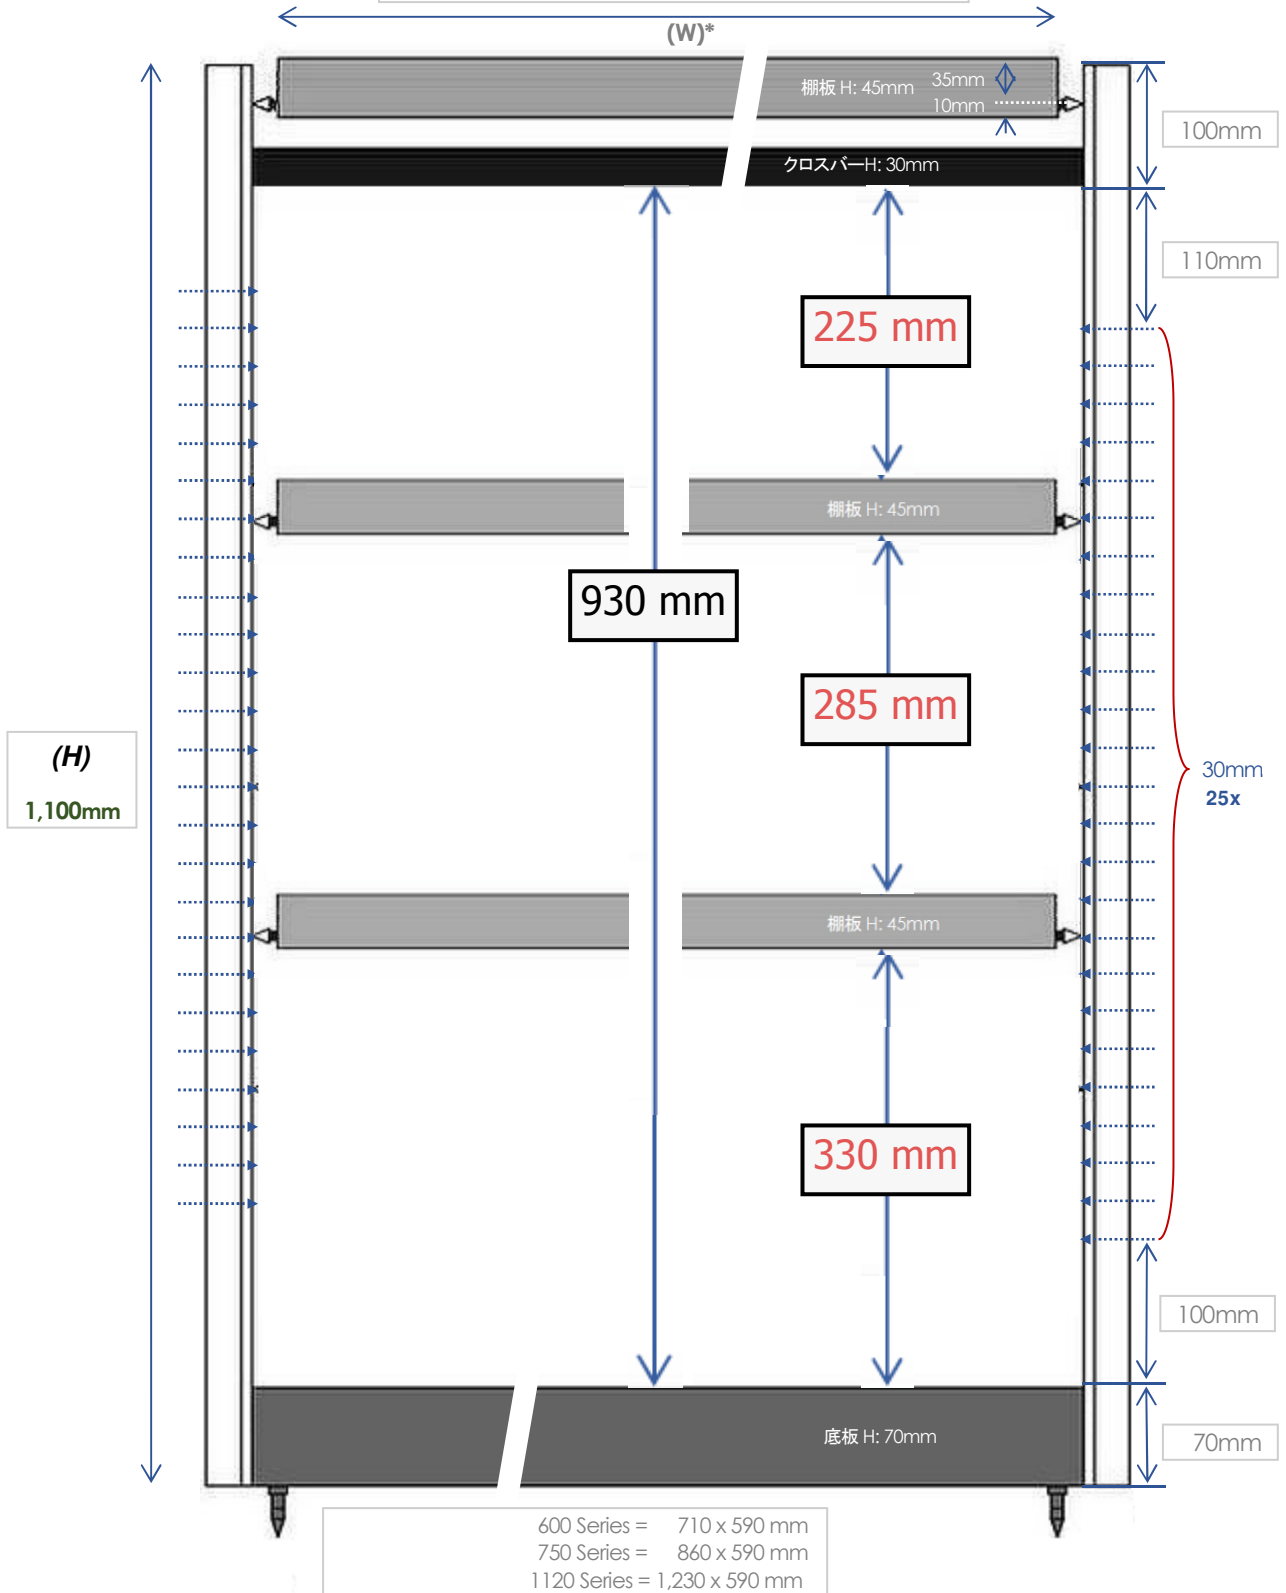

Pagode Master Reference / Pagode Edition

60 cm / 600 mm

Pagode Master Reference / Pagode Edition

70 cm / 700 mm

600 Series = 515(W)* x 465(D) mm
 750 Series = 665(W)* x 465(D) mm
 1120 Series = 1,030(W)* x 465(D) mm

600 Series = 710 x 590 mm
 750 Series = 860 x 590 mm
 1120 Series = 1,230 x 590 mm

Pagode Master Reference / Pagode Edition

85 cm / 850 mm

Pagode Master Reference / Pagode Edition

85 cm / 850 mm

Pagode Master Reference / Pagode Edition
110 cm / 1100 mm

600 Series = 515(W)* x 465(D) mm
 750 Series = 665(W)* x 465(D) mm
 1120 Series = 1,030(W)* x 465(D) mm

Pagode Master Reference / Pagode Edition
110 cm / 1100 mm

600 Series = 515(W)* x 465(D) mm
 750 Series = 665(W)* x 465(D) mm
 1120 Series = 1,030(W)* x 465(D) mm