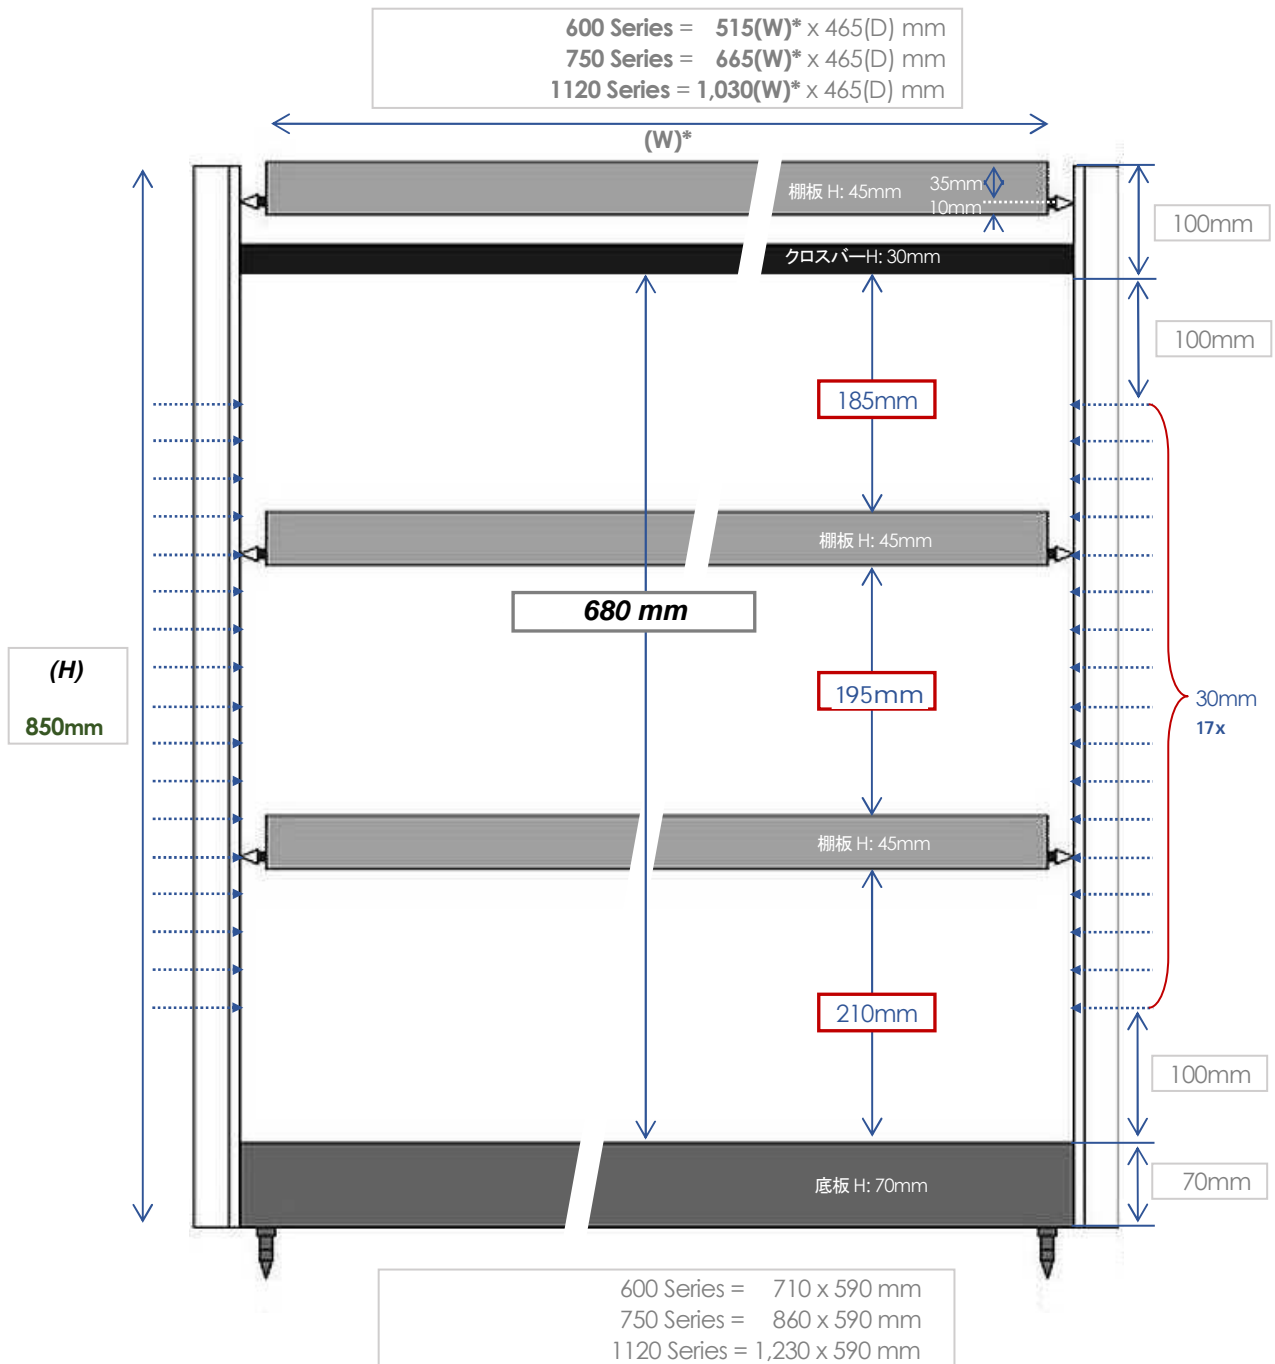

Pagode Master Reference / Pagode Edition

60 cm / 600 mm

Pagode Master Reference / Pagode Edition

70 cm / 700 mm

600 Series = 515(W)* x 465(D) mm
 750 Series = 665(W)* x 465(D) mm
 1120 Series = 1,030(W)* x 465(D) mm

600 Series = 710 x 590 mm
 750 Series = 860 x 590 mm
 1120 Series = 1,230 x 590 mm

Pagode Master Reference / Pagode Edition

85 cm / 850 mm

Pagode Master Reference / Pagode Edition

85 cm / 850 mm

Pagode Master Reference / Pagode Edition
110 cm / 1100 mm

600 Series = 515(W)* x 465(D) mm
 750 Series = 665(W)* x 465(D) mm
 1120 Series = 1,030(W)* x 465(D) mm

Pagode Master Reference / Pagode Edition
110 cm / 1100 mm

600 Series = 515(W)* x 465(D) mm
 750 Series = 665(W)* x 465(D) mm
 1120 Series = 1,030(W)* x 465(D) mm