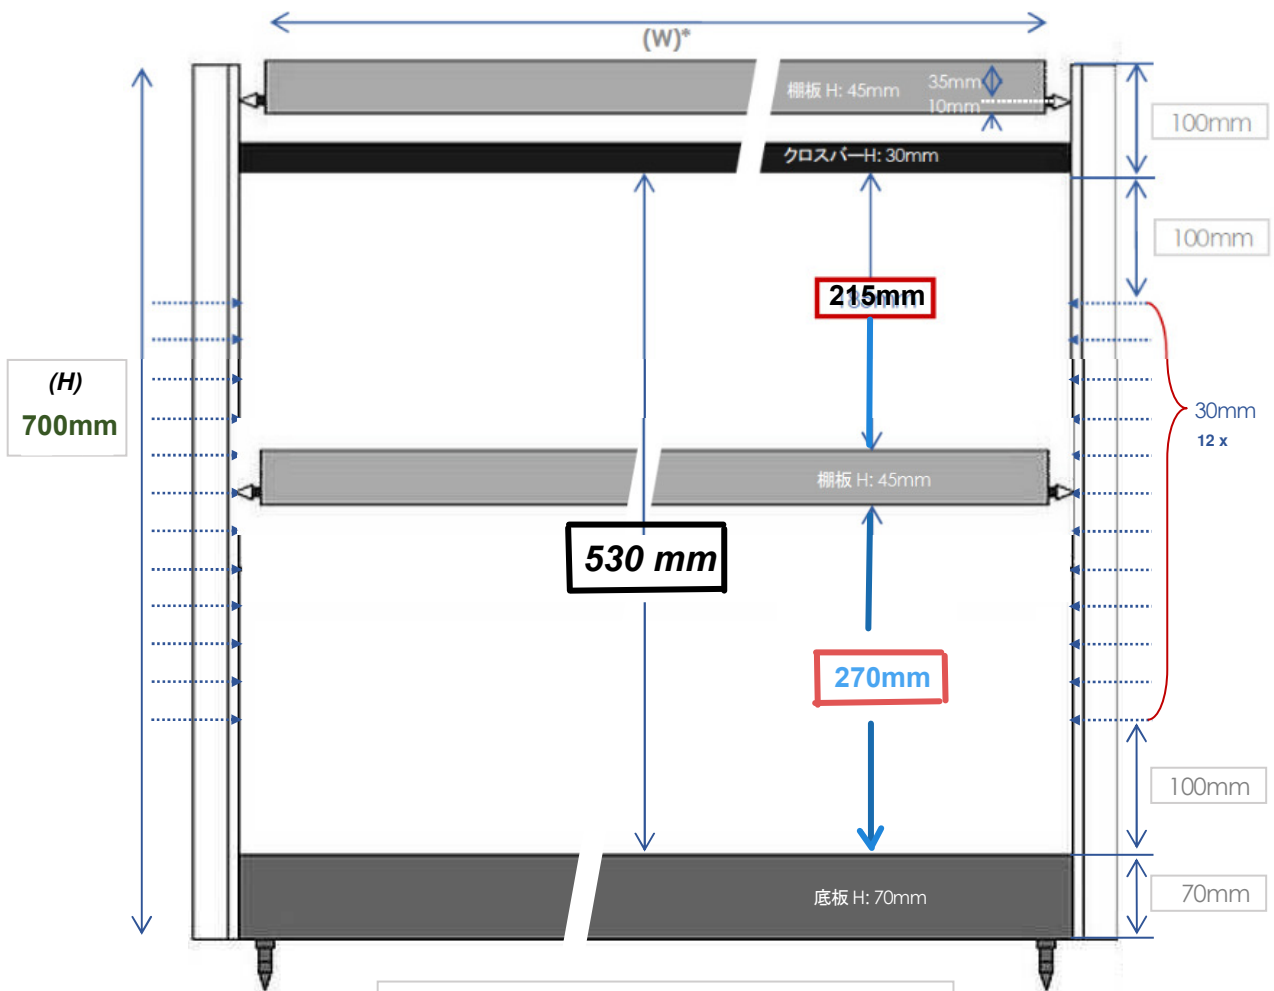

Pagode Master Reference / Pagode Edition

60 cm / 600 mm

Pagode Master Reference / Pagode Edition

70 cm / 700 mm

600 Series = 515(W)* x 465(D) mm
 750 Series = 665(W)* x 465(D) mm
 1120 Series = 1,030(W)* x 465(D) mm

600 Series = 710 x 590 mm
 750 Series = 860 x 590 mm
 1120 Series = 1,230 x 590 mm

Pagode Master Reference / Pagode Edition

85 cm / 850 mm

Pagode Master Reference / Pagode Edition

85 cm / 850 mm

Pagode Master Reference / Pagode Edition
110 cm / 1100 mm

600 Series = 515(W)* x 465(D) mm
 750 Series = 665(W)* x 465(D) mm
 1120 Series = 1,030(W)* x 465(D) mm

Pagode Master Reference / Pagode Edition
110 cm / 1100 mm

600 Series = 515(W)* x 465(D) mm
 750 Series = 665(W)* x 465(D) mm
 1120 Series = 1,030(W)* x 465(D) mm