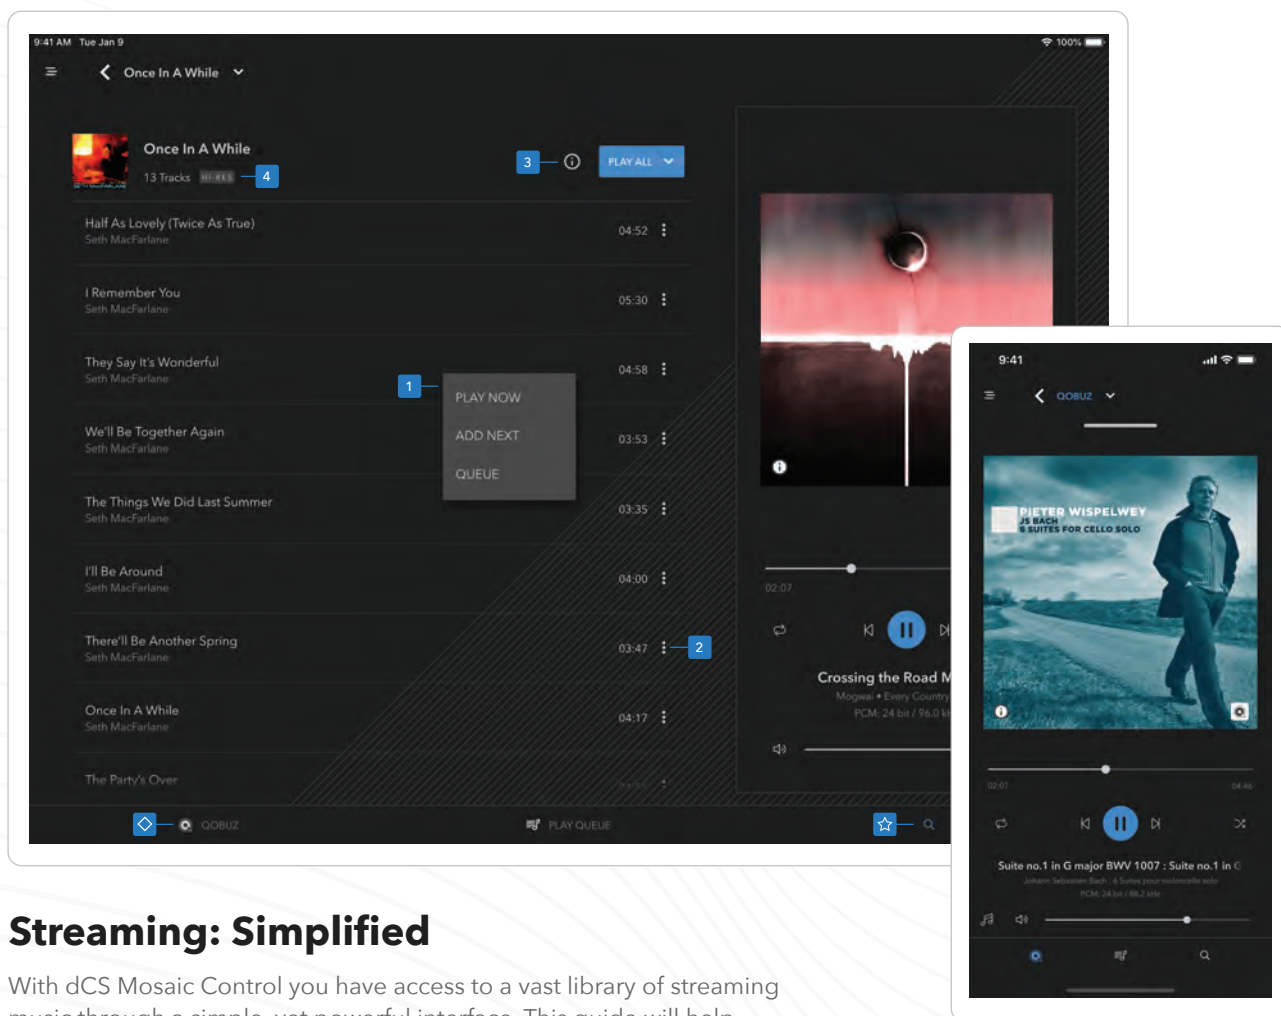

## Streaming: Simplified

With dCS Mosaic Control you have access to a vast library of streaming music through a simple, yet powerful interface. This guide will help familiarize you with the various functions of Mosaic Control and with it you will be an expert in a matter of minutes.