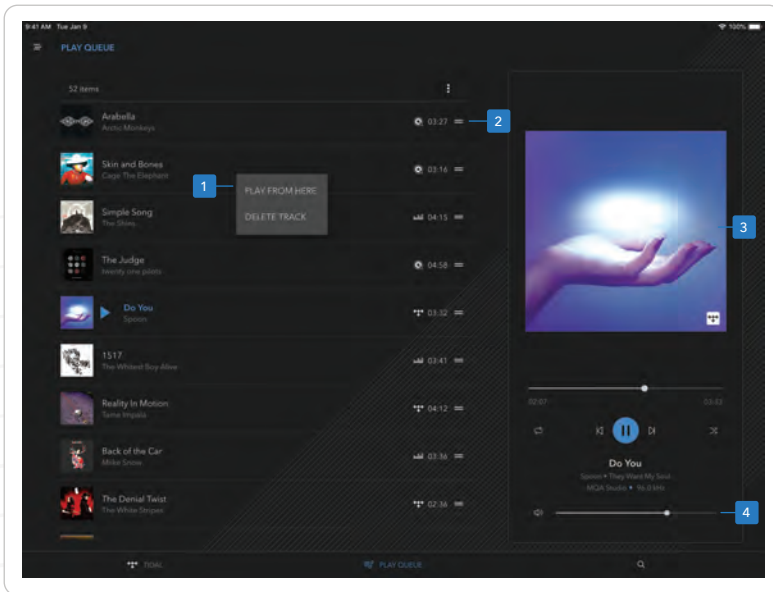

#### ◇ Looking for something to play?

Tap the  button on the navigation bar and find all of your music in one place.

**1.** Tap anywhere on a track to add it to the play queue

**2.** The  menu shows additional options

**3.** Tap the  button to show extended metadata

**Tip:** Tap and hold a track to highlight it, then tap additional tracks to add to the selection.

### Play Queue

Looking for the tracks in the current play queue? Tap the button on the navigation bar any time.

1. Tap a track for playback actions
2. Use the handle and drag tracks to reorder queue
3. Tap the album artwork for a full-screen view
4. Tapping the volume slider when Mosaic Control is in landscape orientation brings up an enhanced volume control