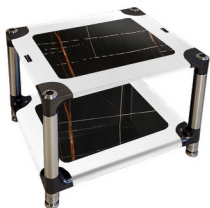

Sahara Noir
Main Colour: White
Silver legs