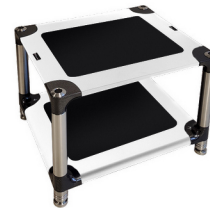

Ade Black (anti-scratch)
Main Colour: White
Silver legs