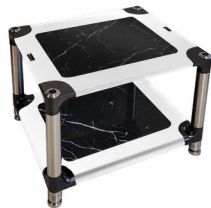

Nero Marquinia
Main Colour: White
Silver legs