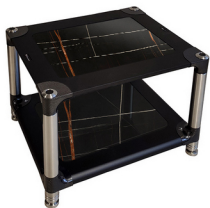

AEROLINE

F2 Audio Rack / 2 Shelves

Sahara Noir
Main Colour: Black
Silver legs