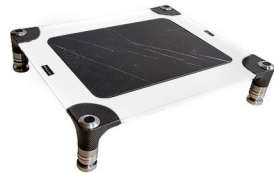

AEROLINE

F1 Power Amplifier stand / 1 Shelf

Sahara Noir
Main Colour: Black
Silver legs

Nero Marquinia
Main Colour: Black
Silver legs

Statuario Light
Main Colour: Black
Silver legs

Ade Black (anti-scratch)
Main Colour: Black
Silver legs

Racing Black (carbon fiber)
Main Colour: Black
Silver legs

Sahara Noir
Main Colour: White
Silver legs

Nero Marquinia
Main Colour: White
Silver legs

Statuario Light
Main Colour: White
Silver legs

Ade Black (anti-scratch)
Main Colour: White
Silver legs

Racing Black (carbon fiber)
Main Colour: White
Silver legs