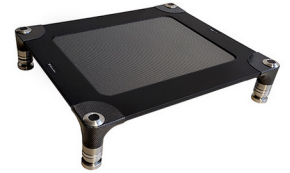

AEROLINE

F1 Power Amplifier stand / 1 Shelf

Sahara Noir
Main Colour: Black
Silver legs

Nero Marquinia
Main Colour: Black
Silver legs

Statuario Light
Main Colour: Black
Silver legs

Ade Black (anti-scratch)
Main Colour: Black
Silver legs

Racing Black (carbon fiber)
Main Colour: Black
Silver legs

Sahara Noir
Main Colour: White
Silver legs

Nero Marquinia
Main Colour: White
Silver legs

Statuario Light
Main Colour: White
Silver legs

Ade Black (anti-scratch)
Main Colour: White
Silver legs

Racing Black (carbon fiber)
Main Colour: White
Silver legs