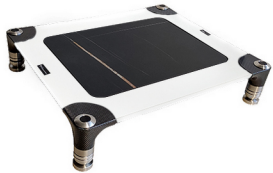

AEROLINE

F1 Power Amplifier stand / 1 Shelf

Sahara Noir
Main Colour: Black
Silver legs

Nero Marquinia
Main Colour: Black
Silver legs

Statuario Light
Main Colour: Black
Silver legs

Ade Black (anti-scratch)
Main Colour: Black
Silver legs

Racing Black (carbon fiber)
Main Colour: Black
Silver legs

Sahara Noir
Main Colour: White
Silver legs

Nero Marquinia
Main Colour: White
Silver legs

Statuario Light
Main Colour: White
Silver legs

Ade Black (anti-scratch)
Main Colour: White
Silver legs

Racing Black (carbon fiber)
Main Colour: White
Silver legs