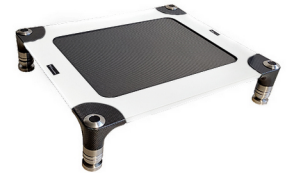

AEROLINE

F1 Power Amplifier stand / 1 Shelf

Sahara Noir
Main Colour: Black
Silver legs

Nero Marquinia
Main Colour: Black
Silver legs

Statuario Light
Main Colour: Black
Silver legs

Ade Black (anti-scratch)
Main Colour: Black
Silver legs

Racing Black (carbon fiber)
Main Colour: Black
Silver legs

Sahara Noir
Main Colour: White
Silver legs

Nero Marquinia
Main Colour: White
Silver legs

Statuario Light
Main Colour: White
Silver legs

Ade Black (anti-scratch)
Main Colour: White
Silver legs

Racing Black (carbon fiber)
Main Colour: White
Silver legs