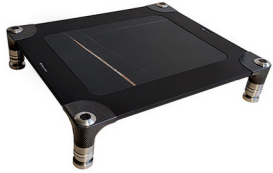

AEROLINE

F1 Power Amplifier stand / 1 Shelf

Sahara Noir
Main Colour: Black
Silver legs

Nero Marquinia
Main Colour: Black
Silver legs

Statuario Light
Main Colour: Black
Silver legs

Ade Black (anti-scratch)
Main Colour: Black
Silver legs

Racing Black (carbon fiber)
Main Colour: Black
Silver legs

Sahara Noir
Main Colour: White
Silver legs

Nero Marquinia
Main Colour: White
Silver legs

Statuario Light
Main Colour: White
Silver legs

Ade Black (anti-scratch)
Main Colour: White
Silver legs

Racing Black (carbon fiber)
Main Colour: White
Silver legs